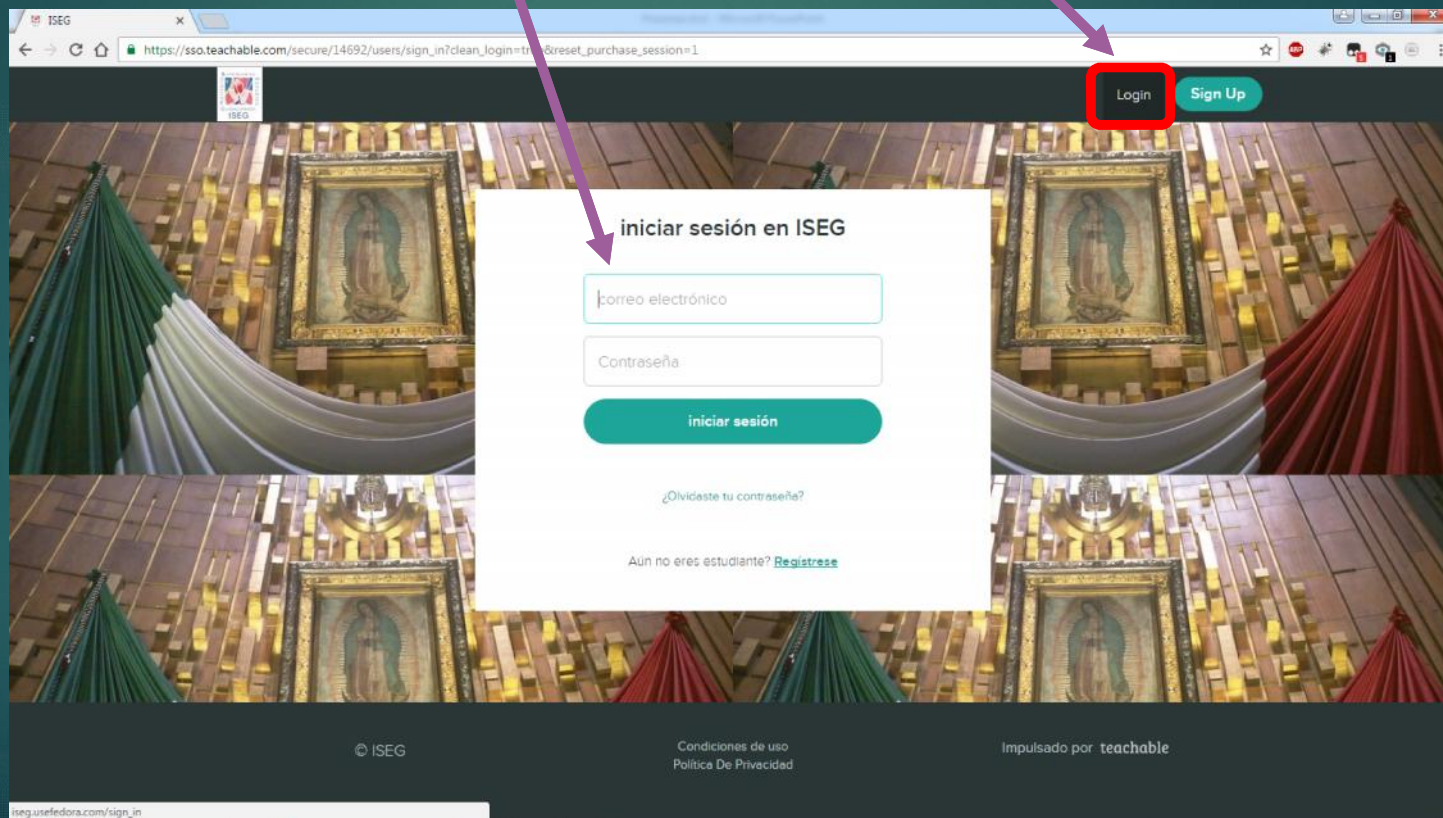

iniciar sesión en ISEG

correo electrónico

Contraseña

iniciar sesión

¿Olvidaste tu contraseña?

Aun no eres estudiante? [Regístrate](#)

© ISEG

Condiciones de uso
Política De Privacidad

Impulsado por teachable

iseg.usefedora.com/sign_in

- Dar clic en el botón LOGIN
- Ingresar Usuario y Contraseña

Abrió la siguiente ventana, dar clic en:
Diplomado 3 “La Verdad de Guadalupe”

The screenshot shows a web browser window with the URL iseg.usefedora.com. The page features a navigation bar with 'My Courses' and 'All Courses' links, and a search bar labeled 'Buscar un curso'. Below the navigation, there are filters for 'Categoría: Todos' and 'Autor: Todos'. The main content area displays a course card for 'Diplomado 3 La Verdad de Guadalupe (120 Horas)' by 'Mons. Eduardo Chavez'. The card includes a thumbnail image of the Virgin of Guadalupe, a progress bar, and a '0% COMPLETO' status indicator. The footer contains copyright information for ISEG, links to 'Condiciones de uso' and 'Política De Privacidad', and a note 'Impulsado por teachable'.

Para empezar a ver los videos damos clic en el botón INICIAR

The screenshot displays a web browser window with the URL `iseg.usefedora.com/courses/enrolled/139065`. The page title is "Curriculum del Curso". On the left, there is a sidebar with a profile picture of the Virgin of Guadalupe, the course title "Diplomado 3 La Verdad de Guadalupe (120 Horas)", and a progress indicator showing "0% COMPLETO". Below the sidebar are links for "Curriculum del Curso" and "Tu Instructor". The main content area shows a list of classes under "Modulo 1" and "Modulo 2". Each class entry includes a play button icon, the class name and duration, and an "Iniciar" button. The "Iniciar" button for the first class, "Clase 1 (64:26)", is highlighted with a red square. A purple arrow points from the text above to this button.